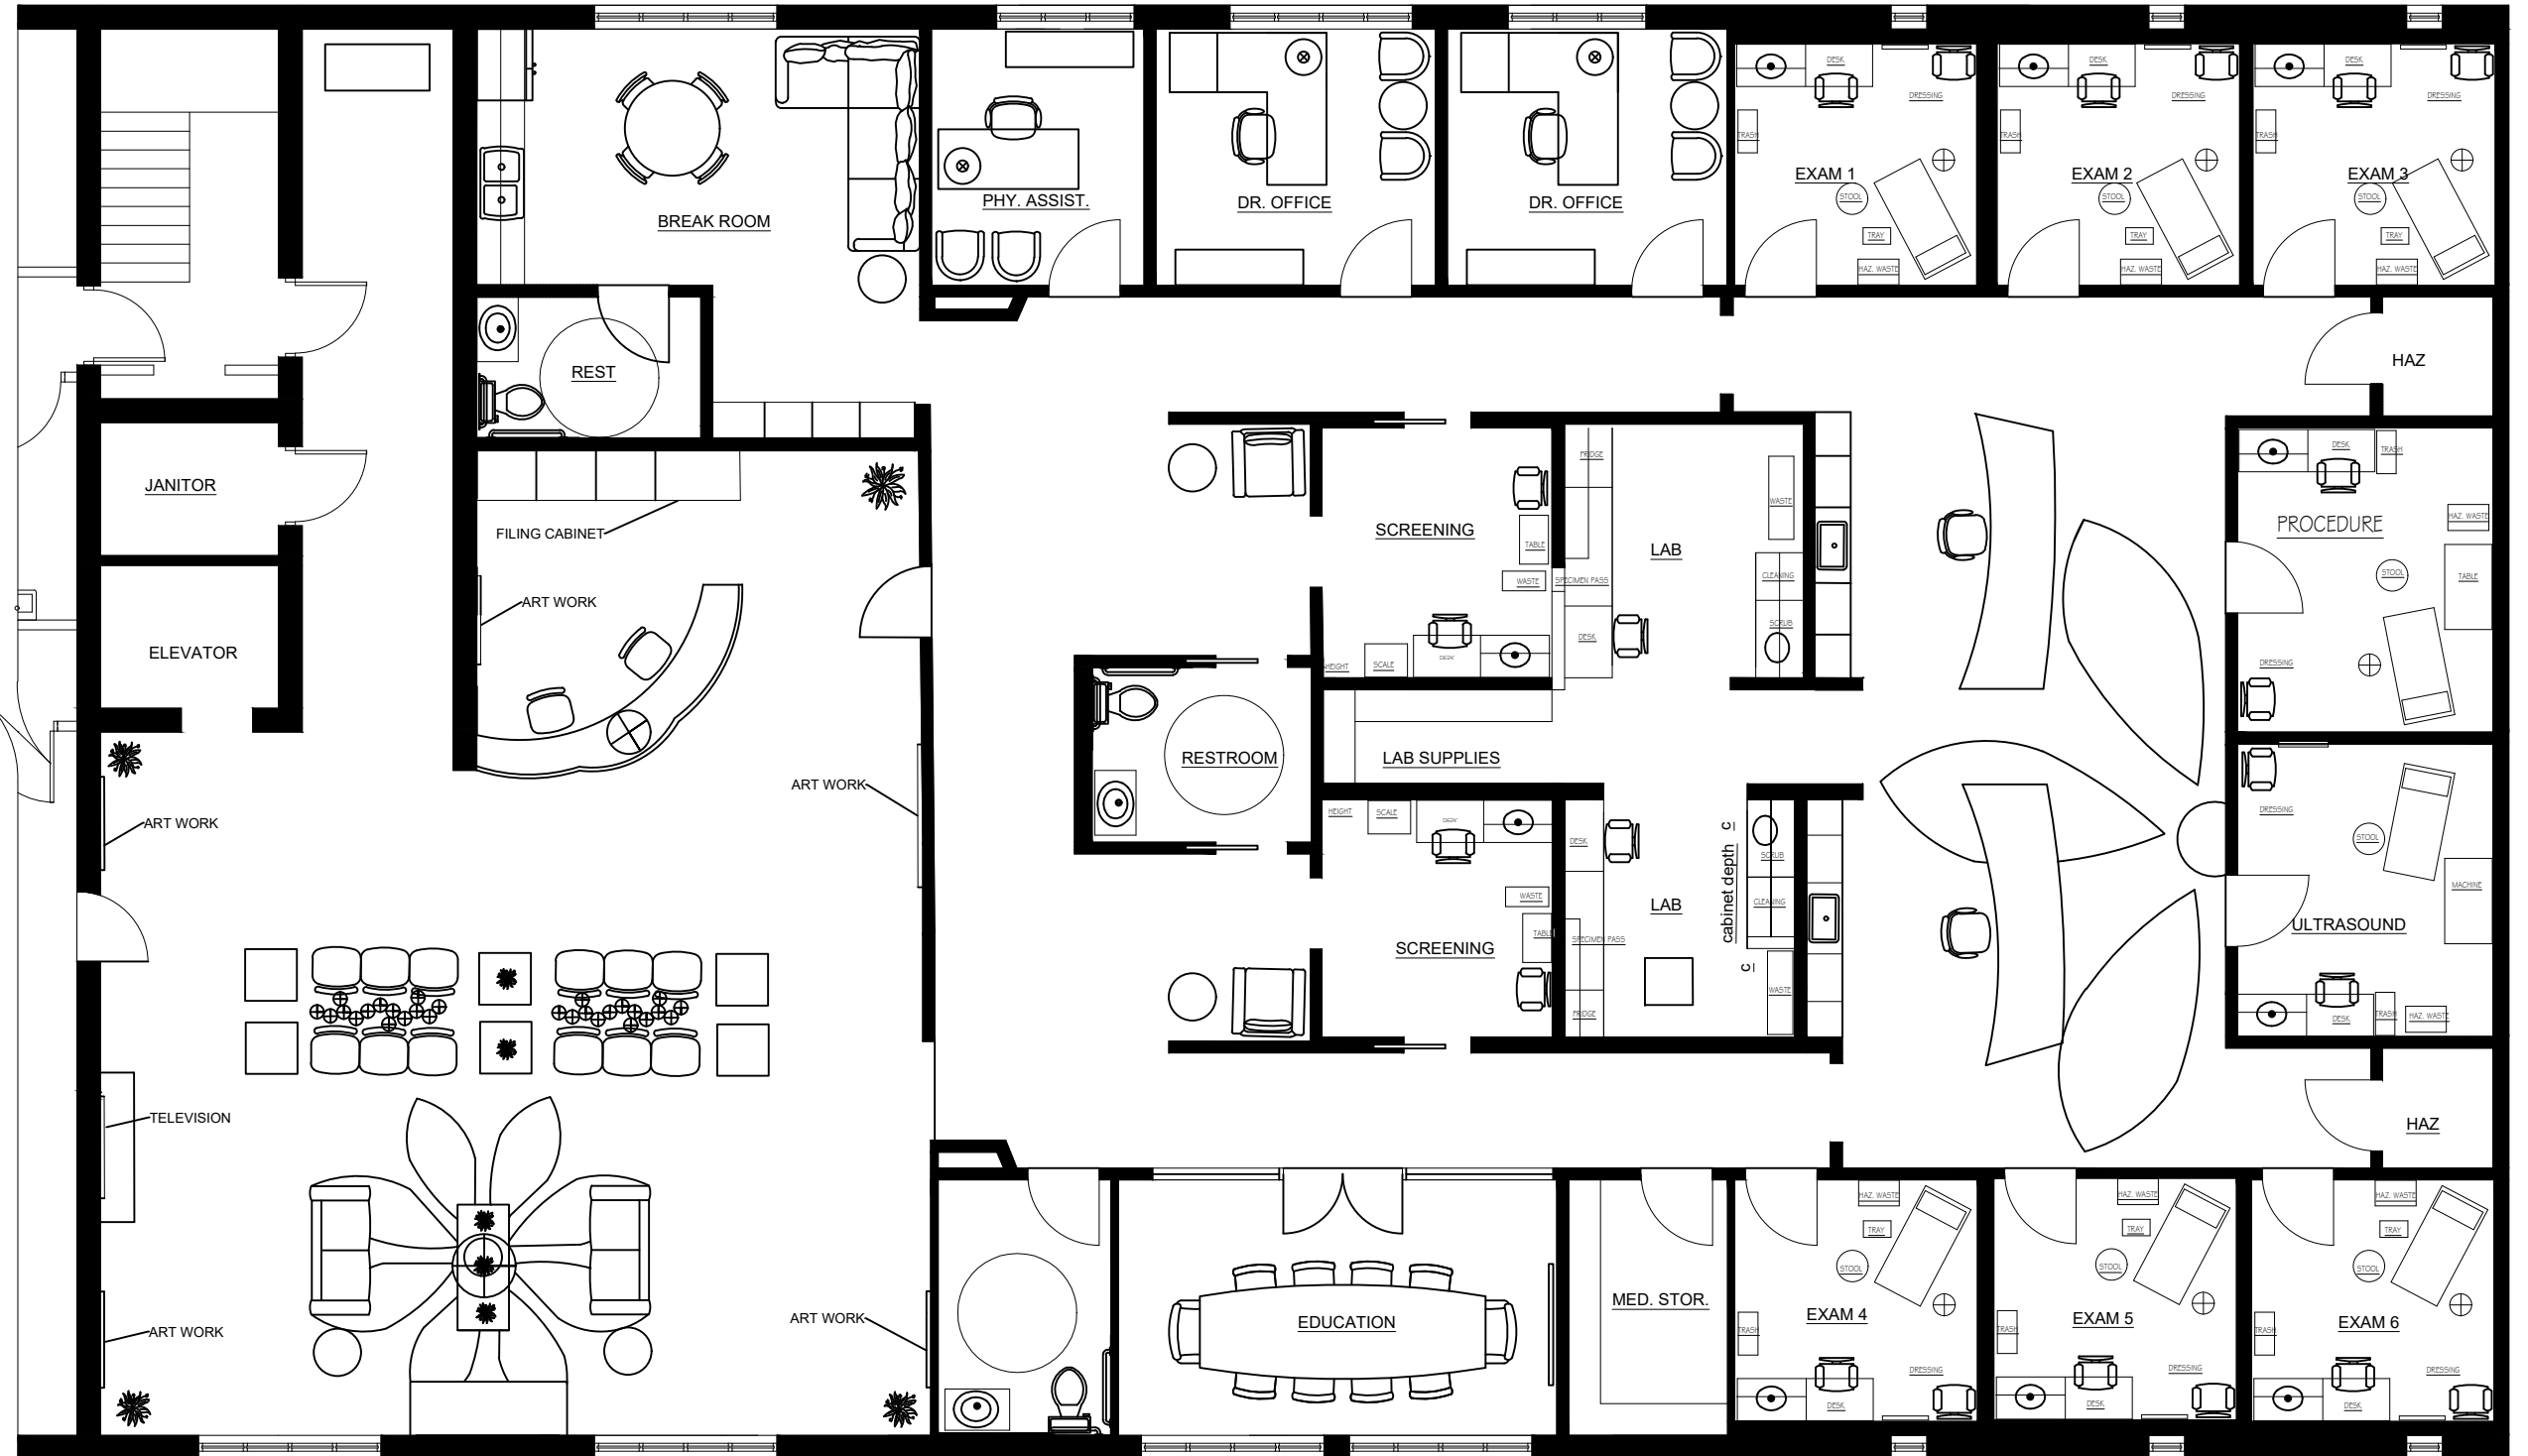

PERSPECTIVE VIEWS

TOP VIEW

SIDE VIEW

FRONT VIEW

BACK VIEW

RENDERED FLOOR PLAN:

Scale: 1/8"=1'-0"

ORIGINAL FLOOR PLAN:

Scale: 1/8"=1'-0"

FURNITURE SCHEDULE	
OFFICE CHAIR	C1
MULTIPLE CHAIRS	C2
SOFA	S1
BENCH	B1
SIDE TABLE	T1
SIDE TABLE	T2
CONSOLE TABLE	T3
MAGAZINE TABLE	T4
CHANDELIER LIGHT	L1
CHANDELIER LIGHT	L2
PENDANT	L3

FF& E:

Description Dart Impermeable Wovenfinish
Color: Crypton® Flood Blue
Mfr: Maharam

Plan: S1
Description: Bariatric Plus Seating
Color: Flood Blue
Mfr: Anderson
Dimensions: W 66" D 26" H 32"

Plan: L2
Description: WELLES GLASS Long Chandelier
Color: glass gem pendants, finely braided metallic-cable
Mfr: Gabriel Scott
62" W

Plan: T1
Description: SideTable
Color: Laminate to,solid maple edge, Brushed metal
Mfr: 2000 Series
Dimensions: W 26" D 26" H 20"

FF& E (RECEPTION):

Description: Side Of Counter
Color: Iconic White Quartz
Mfr: Silestone