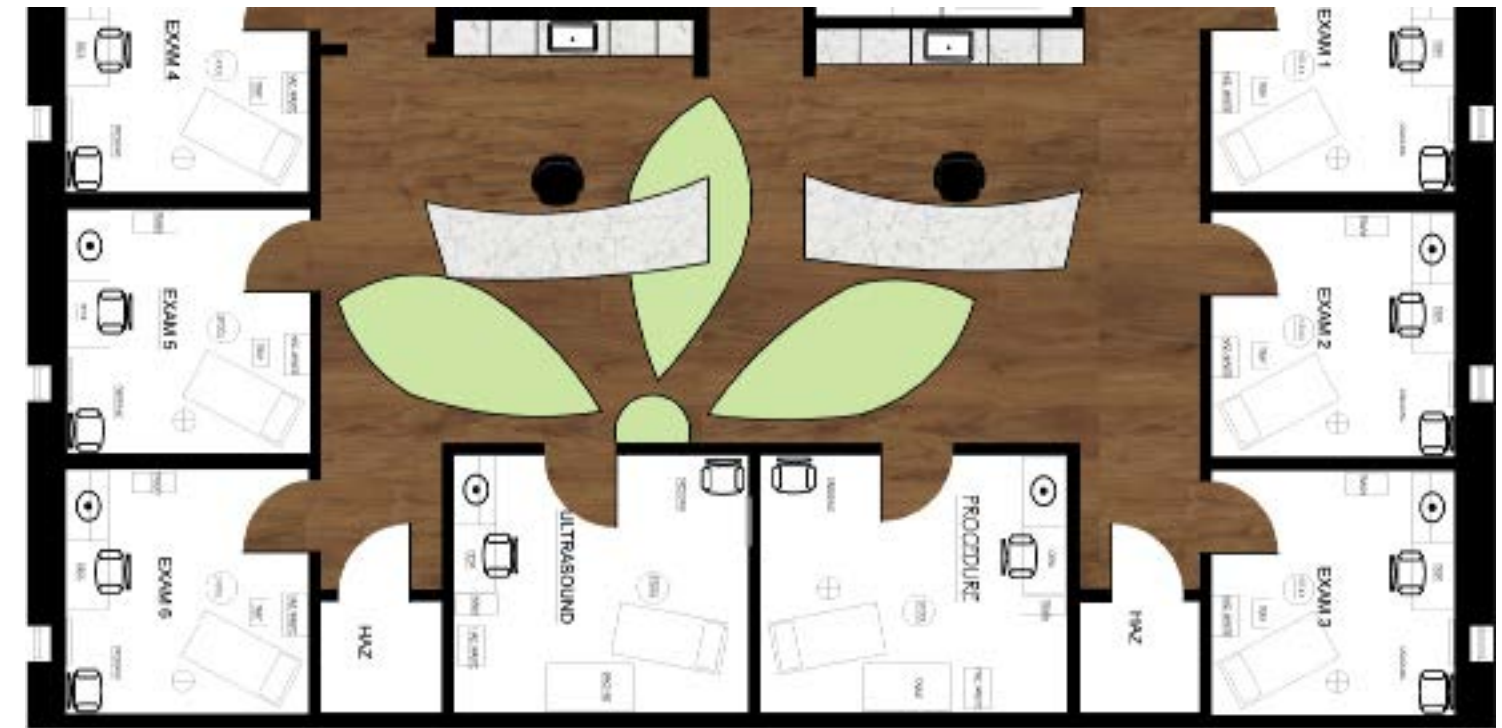

RENDERED FLOOR PLAN

FF & E

Scale: 1/8"=1'-0"

FURNITURE SCHEDULE	
OFFICE CHAIR	C1

Source: Interiordesign.net
Description: Uno
Color: Black
Mfr: Steelcase

Black

Source: Interiordesign.net
Description: Broxton Orb Chandelier
Mfr: CURREY

Scale: 1/8"=1'-0"

FURNITURE SCHEDULE	
OFFICE CHAIR	C1
MULTIPLE CHAIRS	C2
SOFA	S1
BENCH	B1
SIDE TABLE	T1
SIDE TABLE	T2
CONSOLE TABLE	T3
MAGAZINE TABLE	T4
CHANDELIER LIGHT	L1
CHANDELIER LIGHT	L2
PENDANT	L3

Plan: L1
Description: Inner Beauty Chandelier
Color: Gold
Mfr: Phase Design
32" Dim.

Plan: T4
Description: Romana | IR TV unit wide Table
Color: Solid Timber
Mfr: Ercol
Dimensions: 63" W 17 " D x 22 "H

Plan: T1
Description: SideTable
Color: Laminate to,solid maple edge, Brushed metal
Mfr: 2000 Series
Dimensions: W 26" D 26" H 20"

FF& E (RECEPTION):

Description: Side Of Counter
Color: Iconic White Quartz
Mfr: Silestone